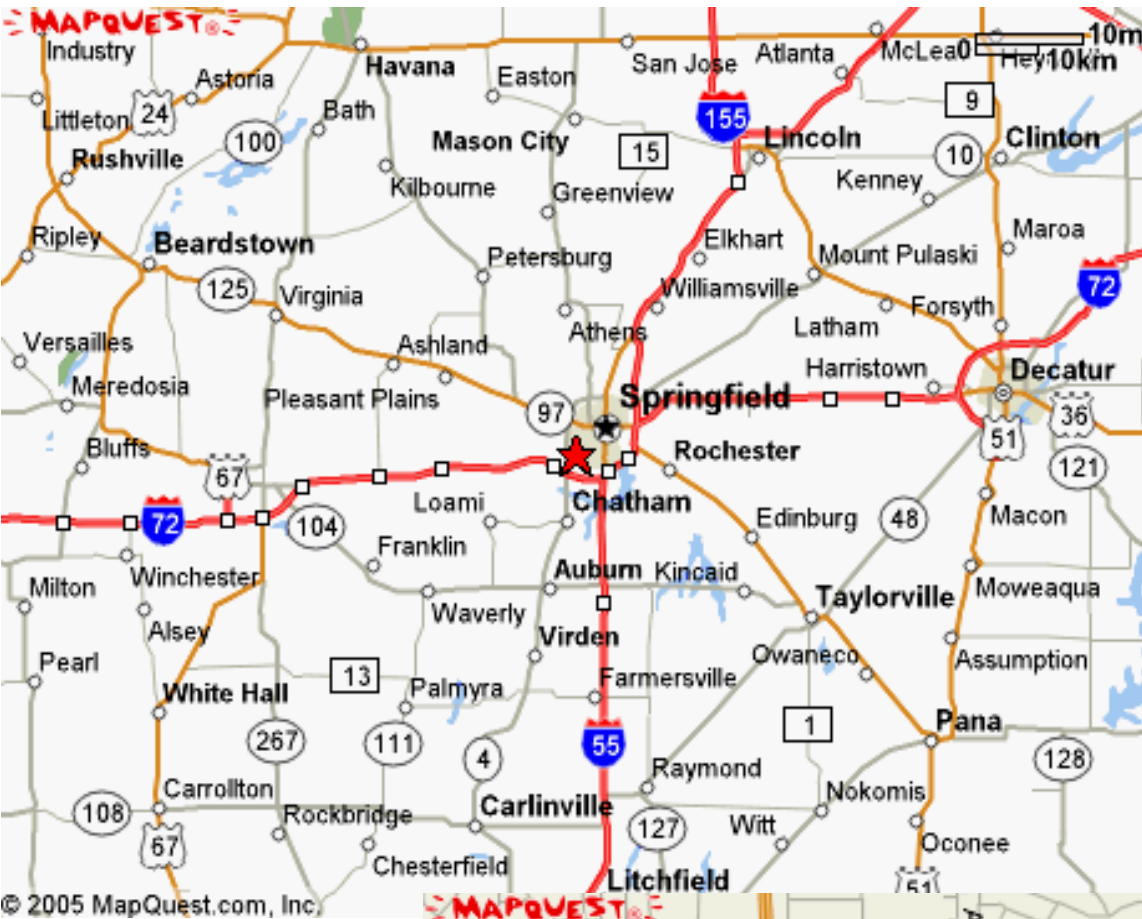

# Hope Presbyterian Church

2211 Wabash  
Springfield, IL 62704  
217-546-6951

**From the North:** Take I-55 South. Just South of Springfield, stay right, taking I-72/Rte. 36 west (the road will actually fork, left lanes remain I-55 south, right lanes become I-72/Rte.36), continue on I-72/Rte.36 to exit 93 (Rte. 4, Veterans Parkway), Turn right at the stoplight at the top of the exit ramp., Go to 3<sup>rd</sup> stoplight, Wabash Ave., and turn right.. Go 3 Blocks, church is on the North (left) side of the road.

© 2005 MapQuest.com, Inc.

**From the South:** Take I-55 North. As you near Springfield, stay left, taking Business 55. Take I-72/Rte 36 exit (it is just after the overpass) Continue on I-72/ Rte. 36 to exit 93 (Rte. 4, Veterans parkway). Turn right at the stoplight at the top of the exit ramp. Go to 3<sup>rd</sup> stoplight, Wabash Ave. and turn right. Go 3 blocks, Church is on the North (left) side of the road.