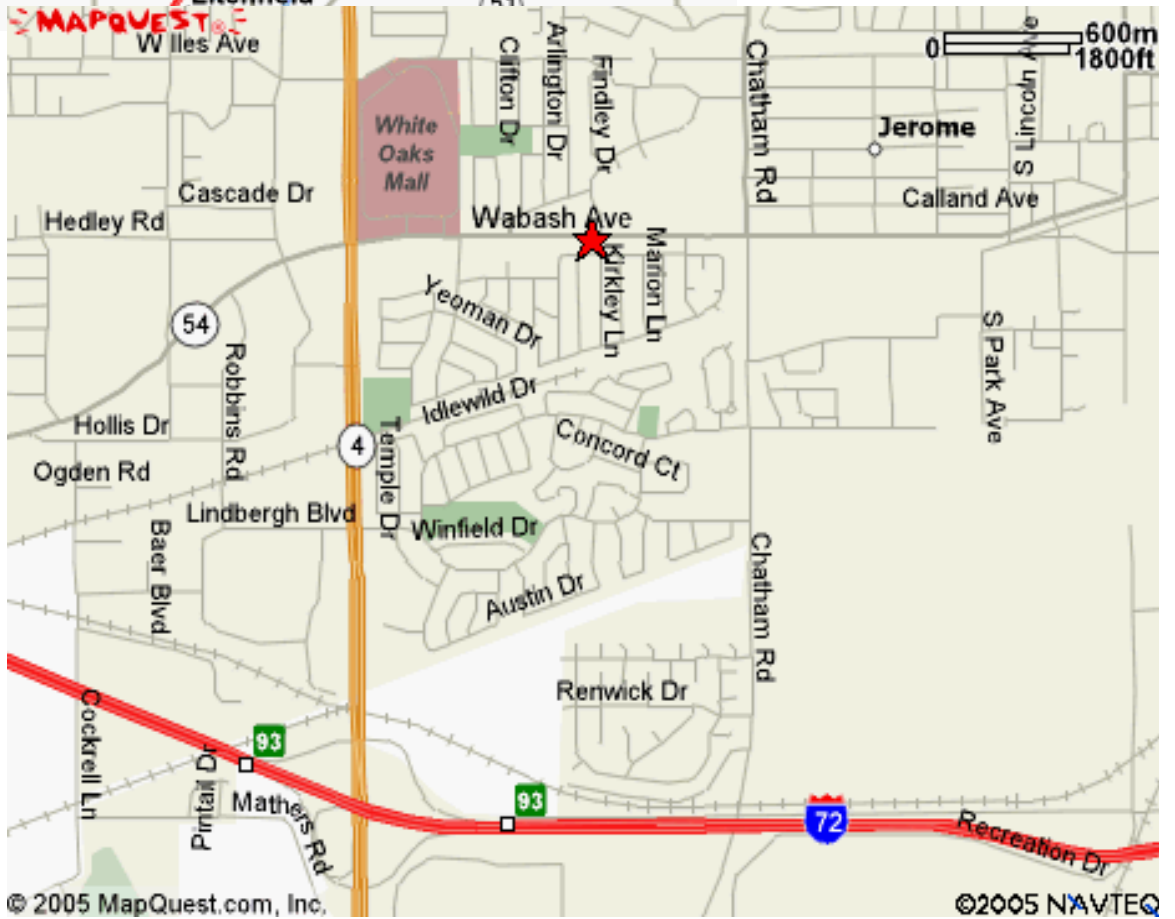

# Hope Presbyterian Church

2211 Wabash  
Springfield, IL 62704  
217-546-6951

**From the North:** Take I-55 South. Just South of Springfield, stay right, taking I-72/Rte. 36 west (the road will actually fork, left lanes remain I-55 south, right lanes become I-72/Rte.36), continue on I-72/Rte.36 to exit 93 (Rte. 4, Veterans Parkway), Turn right at the stoplight at the top of the exit ramp., Go to 3<sup>rd</sup> stoplight, Wabash Ave., and turn right.. Go 3 Blocks, church is on the North (left) side of the road.

© 2005 MapQuest.com, Inc.

**From the South:** Take I-55 North. As you near Springfield, stay left, taking Business 55. Take I-72/Rte 36 exit (it is just after the overpass) Continue on I-72/ Rte. 36 to exit 93 (Rte. 4, Veterans parkway). Turn right at the stoplight at the top of the exit ramp. Go to 3<sup>rd</sup> stoplight, Wabash Ave. and turn right. Go 3 blocks, Church is on the North (left) side of the road.