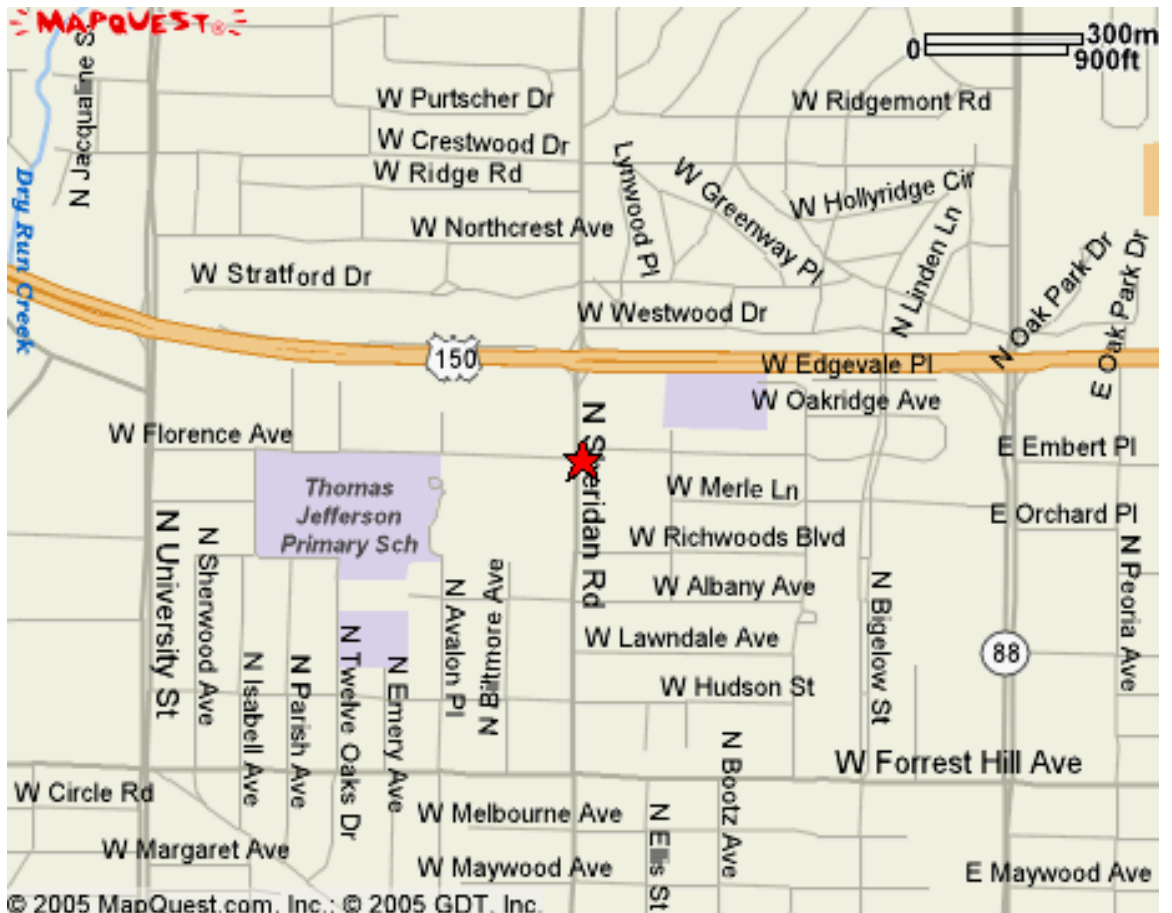

# First Federated Presbyterian Church- UCC

3601 N. Sheridan Rd.

Peoria, IL 61604

309-685-5258

**From the West:** Follow I-74 and exit on War Memorial Dr. east, US 150. Turn right at the 3<sup>rd</sup> light, Sheridan Rd. Church is on the right hand side with the entrance on Florence ave.

**From the East:** Follow 116W to the US 150 bridge and follow War Memorial to Sheridan Rd. and turn left. Or I-74 W over the Illinois River to University North exit. Head north to the 5<sup>th</sup> light on Florence Ave. and turn right.