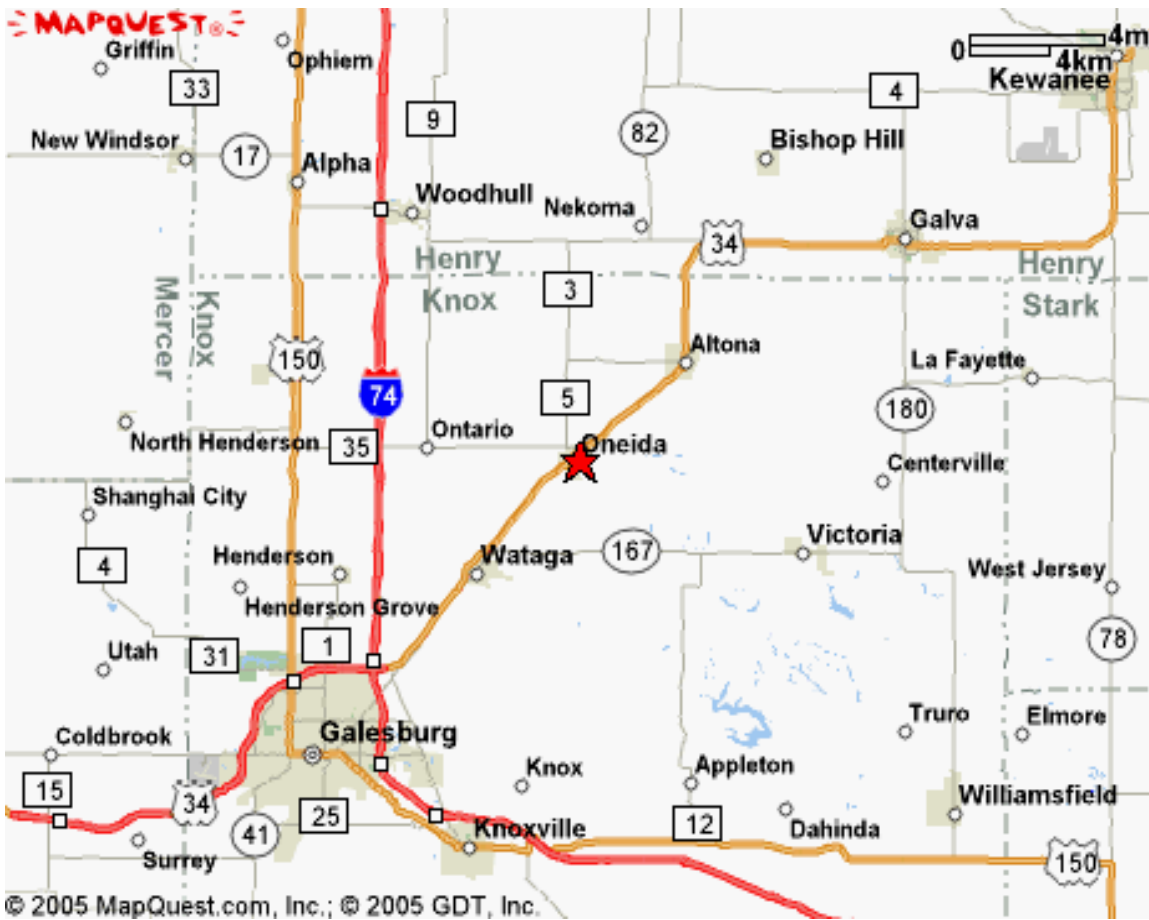

# United Church of Oneida

107 S. Joy St.  
Oneida, IL 61467  
309-483-8351

**From the North:**  
Use I-74 South to Rt. 17 at Woodhull. Travel East on Rt. 17 for approx. 5 miles. Turn right on blacktop road indicated by sign. Travel south on blacktop road until you enter Oneida.

**From the South:**  
Use I-74 to Galesburg, exiting onto Rt. 34 toward Kewanee. Travel east about 10 miles on Rt. 34 to get to Oneida.

**From the West:**  
Use Rt. 34 from Galesburg or use the Ontario Blacktop off of Rt. 150.