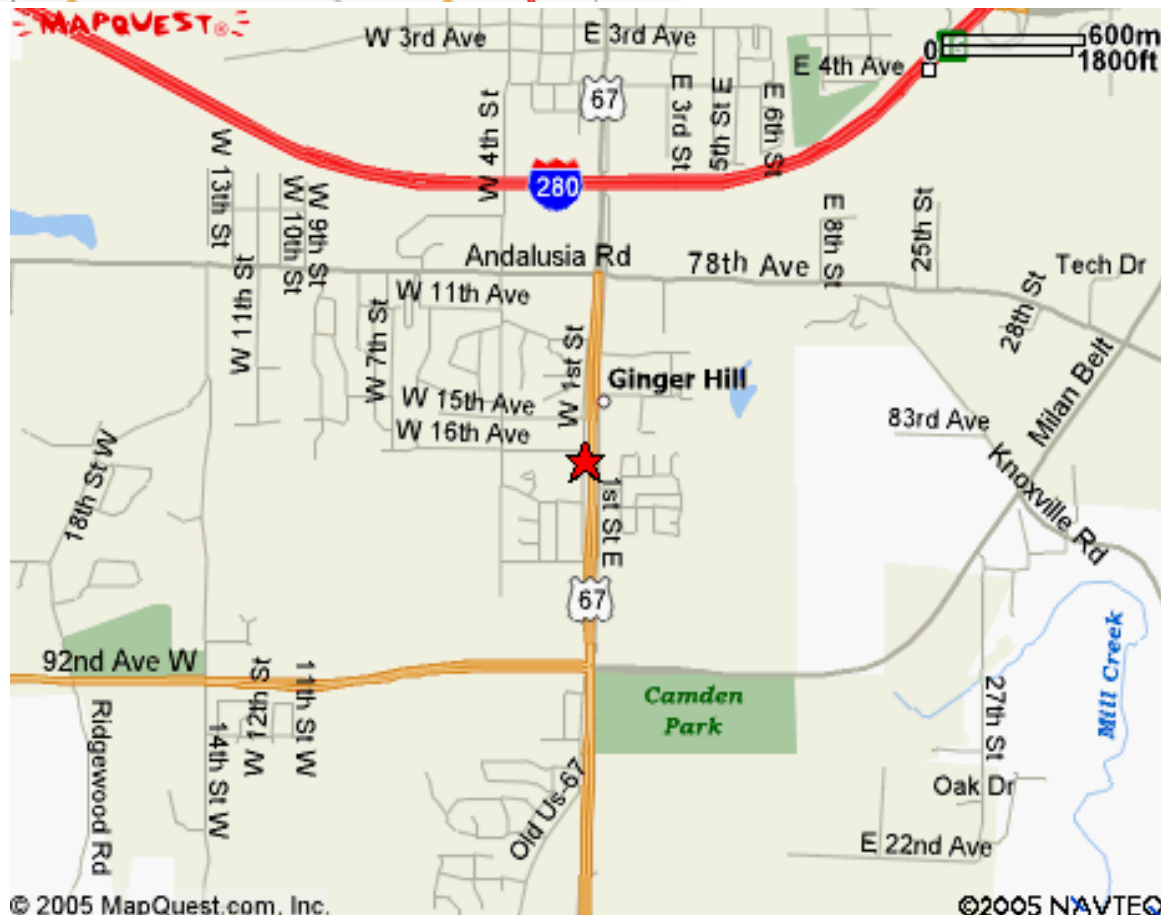

First Presbyterian Church

1620 W. First St.
Milan, IL 61264
309-787-4661

Go towards Moline, continue on I-280 to Milan exit, continue straight from off ramp to Milan, turn left at stop light (US-67), go through 2 more stop light, ½ mile past Milan Cinemas (Andalusia Rd.), turn right on to service road, go 3 blocks to church.