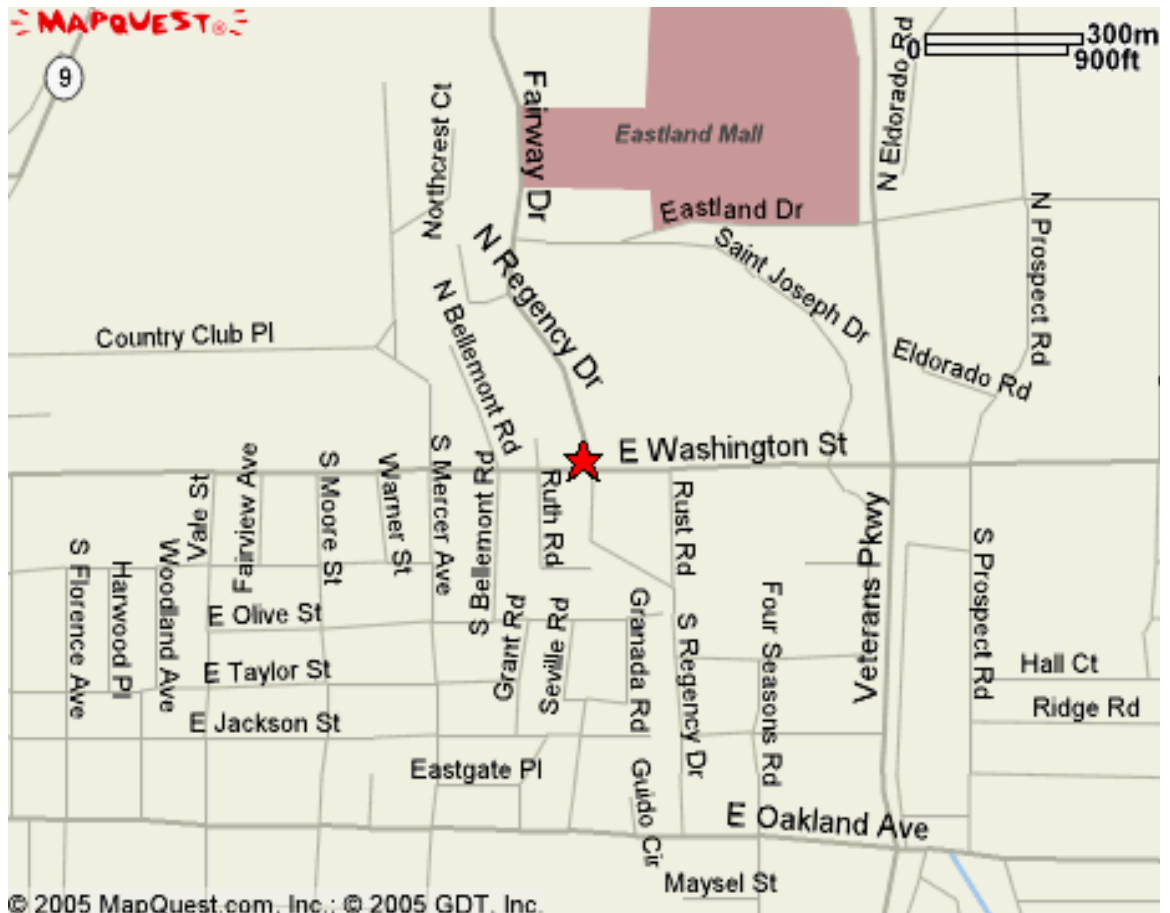

St. Luke Union Church

2101 E. Washington
Bloomington, IL 61701
309-663-7437

© 2005 MapQuest.com, Inc.; © 2005 GDT, Inc.

© 2005 MapQuest.com, Inc.; © 2005 GDT, Inc.