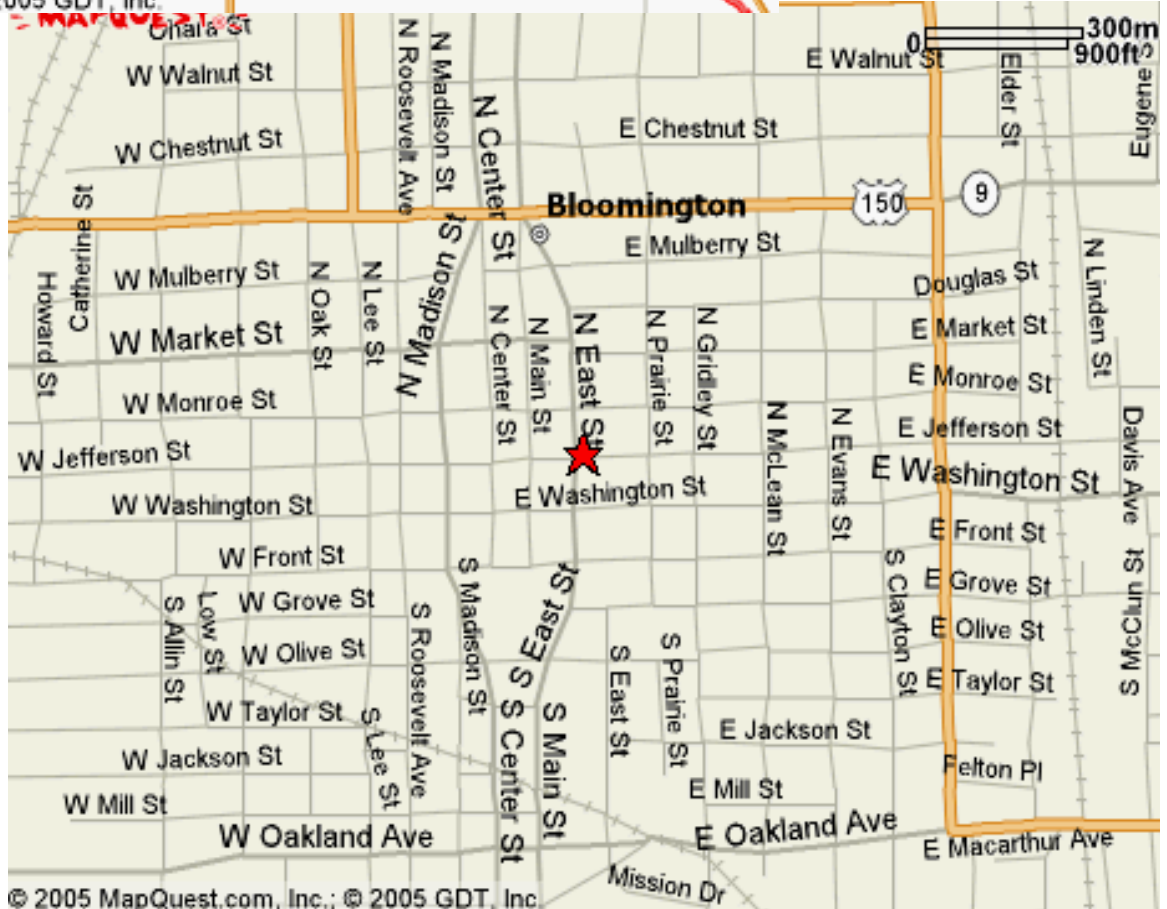

# Second Presbyterian Church

313 N. East St.  
 Bloomington, IL 61701  
 309-828-6297

Located on Highway 51 North (East Street) between Jefferson and Market Streets and between East and Prairie Streets

From I-55 N: Take business 51 North exit; follow 51 North to Jefferson St.; turn right then left on Prairie Street.

From I-55 S: Take Veterans Parkway exit/Airport left to Washington St.; turn right; follow all the way into downtown area. Take right on prairie St. Church is next block north.

© 2005 MapQuest.com, Inc.; © 2005 GDT, Inc.

From I-74 E: take I-74/I-55 So. To the Route 9/Market St. exit. Exit left (headed east). Take Market St. all the way in to Center St. (stoplight at Dairy Queen). Turn right and immediately get into the far left lane. Take left on Jefferson St. at the top of the hill. Church is 3 blocks east. Turn left on Prairie St.

From I-74 @: Take Decatur/Main St. exit; turn right on 51 North; follow into downtown; turn right on Jefferson st. then left on Prairie

© 2005 MapQuest.com, Inc.; © 2005 GDT, Inc.