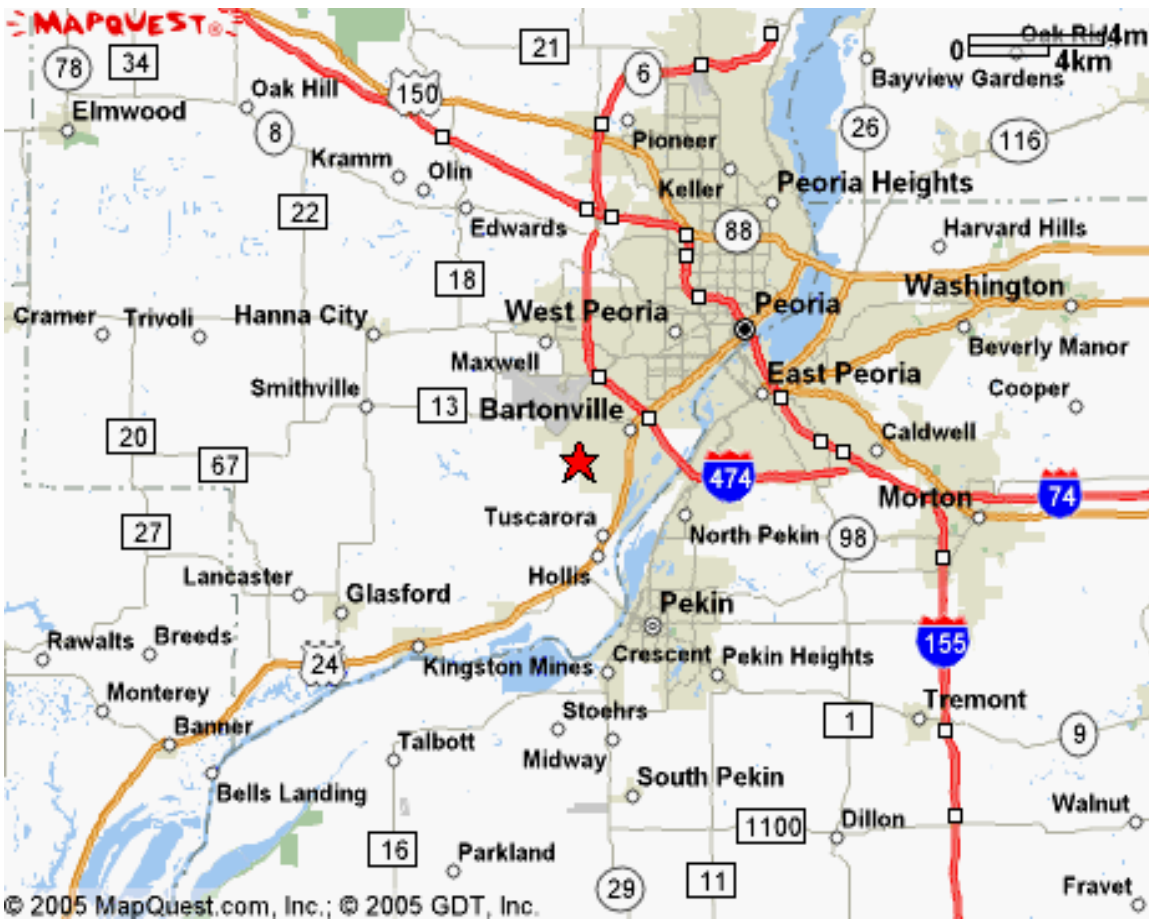

Trinity Presbyterian Church

4400 S. Airport Rd.
Bartonville, IL 61607
309-697-6852

From West 74 take 474 to Airport Road exit and turn right.
Follow Airport Road to Trinity Church.

From West 74 take 474 to Airport Road exit and turn left.
Follow Airport Road to Trinity Church.